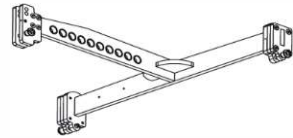

AX800A

Suggested Hardware

Optionals

KPTAX800

Ultra-Compact, Lightweight Aluminum Flying-bar, for max 4 x AX800A