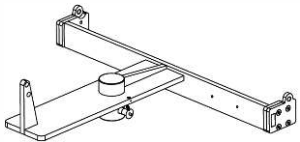

KPAX8

Pole Holder adapter for safety mounting on DHSS10M20 for max 2 x AX800A