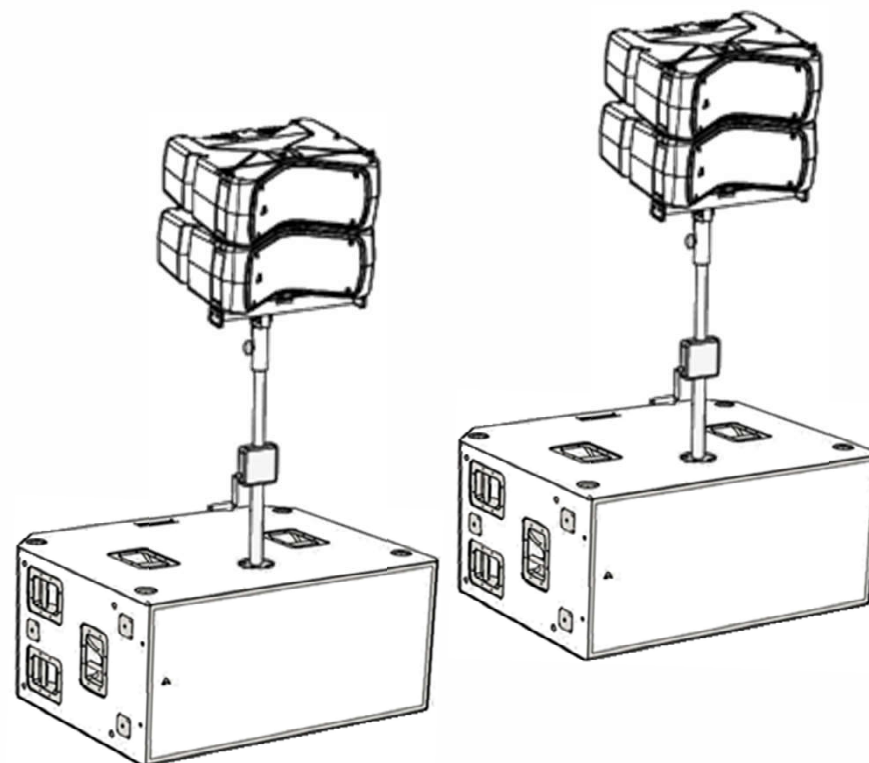

LF Extended - Mini PA System

based on **SW218XA - High Power** dual 18" Subwoofer

System Item List

Qty	Model	Description
4	AX800A	Active 2 x 8" 1.100W Line array Element
2	SW218XAV2	High Power Dual 18" Floor Subwoofer 4.000W
2	KPAX8	35mm Pole adapter for 2 x AX800A
2	DHSS10M20	Adjustable Sub-Speaker spacer with screw

Optional suggested cables

Qty	Code	Description
2	AR100LU07	Audio+Remote Link Cable AX800A mt.0,7
2	AR100LU025	Audio+Remote Link Cable, SW1800A to AX800 mt.2,5
2	AR100AVLU30	Audio+Remote Cable, from Mixer to first units mt.30
2	SDC775LU007	Power Suply Link Cable for adjacent AX800A mt.0,7

Optional Accessories

Qty	Model	Description
1	CASEAX800AV2	Flight-Case for 4 x AX800ANE0
2	COVEREDSW218	Padded Cover for SW218XA
4	RAINCOV800	Raincover for AX800A Signal/Power Panel
2	RAINCOV215	Raincover for SW218XA Signal/Power Panel

Performance

Total System Power	: 8.400 Watt continuous
Subwoofer / Top Speaker Power	: 8.000 Watt / 4.400 Watt continuous
Potential Audience	: 1.000 People
Throw distance	: 20 mt. (106dB Target direct SPL)

LF - Extended Version

Keeping the same Throw distance, delivers Extra Low frequency performances especially suitable for Heavy Rock / Techno Music / Drum & Bass