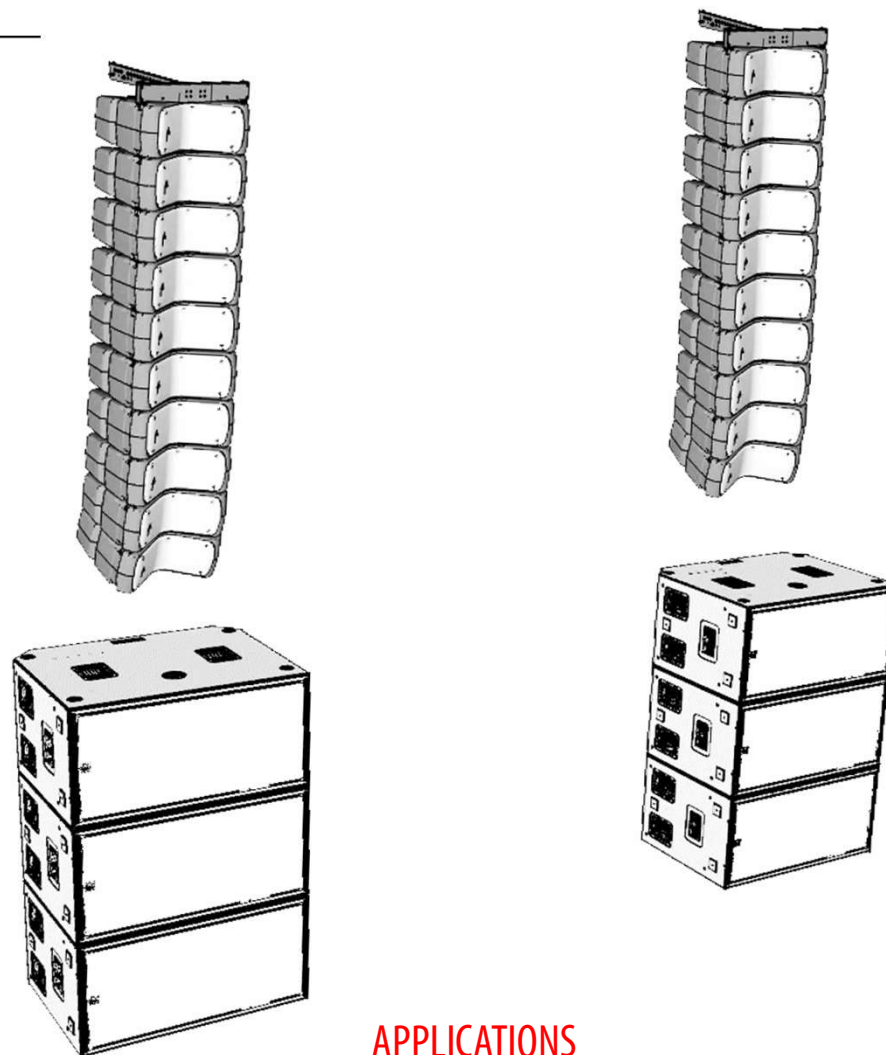

LF Extended - Large Line Array System

based on SW218XA - High Power dual 18" Subwoofer

System Item List

Qty	Model	Description
20	AX800A	Active 2x8" 1.100W Line array Element
6	SW218XAV2	High Power, Dual 18" Floor Subwoofer 4.000W
2	KPTAX800L	Large Flying Bar fot up to 12 x AX800A
1	USB2CAND	USB-CANBUS Converter

Optional suggested cables

Qty	Code	Description
18	AR100LU07	Audio+Remote Link Cable AX800A, mt.0,7
2	AR100LU20	Audio+Remote Link Cable, SW1800 to AX800A mt.20
4	AR100LU025	Audio+Remote Link Cable, for Subwoofer, mt.2,5
2	AR100AVLU40	Audio+Remote Cable, from Mixer to first units mt.40
14	SDC775LU007	Power Suply Link Cable for adjacent AX800A mt.0,7

Optional Accessories

Qty	Model	Description
5	CASEAX800AV2	Flight-Case for 4 x AX800ANE0
6	COVEREDSW218	Padded Cover for SW218XA
20	RAINCOV800	Raincover for AX800A Signal/Power Panel
6	RAINCOV215	Raincover for SW1800A Signal/Power Panel

Performance

Total System Power	: 46.000 Watt continuous
Subwoofer + Top Speaker Power	: 24.000 Watt / 22.000 Watt continuous
Potential Audience	: 10.000 People (aprox)
Throw distance	: 90 mt. (106dB Target direct SPL)

APPLICATIONS

Outdoor / Indoor Large Venues
Live Sound Reinforcement
Installed in Live Clubs & Theatres
Large Corporate Events