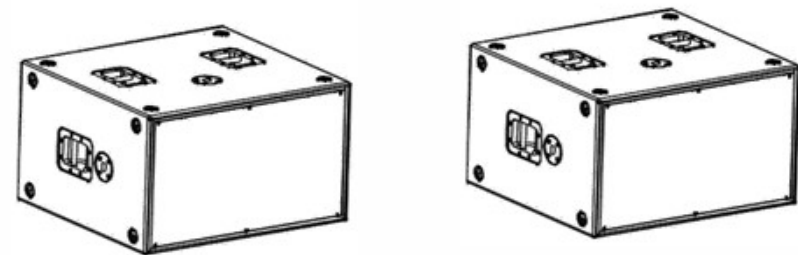

AX800A - Basic Line Array System

based on SW1800A - Lightweight dual 18" Subwoofer

System Item List

Qty	Model	Description
8	AX800A	Active 2x8" 1.100W Line array Element
2	SW1800AV2	Standard Lightweight Dual 18" Floor Subwoofer 2000W
2	KPTAX800	Short Alluminium Flying Bar for up to 4 x AX800A
2	PLG716	Straight Shackle 16mm for all Flying Bars
1	USB2CAND	USB-CANBUS Converter

Optional suggested cables

Qty	Code	Description
6	AR100LU07	Audio+Remote Link Cable AX800A mt.0,7
2	AR100LU15	Audio+Remote Link Cable, SW1800 to AX800A mt.15
2	AR100AVLU30	Audio+Remote Cable, from Mixer to first units mt.30
6	SDC775LU007	Power Suply Link Cable for adjacent AX800A mt.0,7

Optional Accessories

Qty	Model	Description
2	CASEAX800AV2	Flight-Case for 4 x AX800ANE0
2	COVERSW1800	Padded Cover for SW1800A
8	RAINCOV800	Raincover for AX800A Signal/Power Panel
2	RAINCOV215	Raincover for SW1800A Signal/Power Panel

Performance

Total System Power	: 12.800 Watt continuous
Subwoofer / Top Speaker Power	: 4.000 Watt / 8.800 Watt continuous
Potential Audience	: 3.000 People (aprox)
Throw distance	: 40 mt. (106dB Target direct SPL)

APPLICATIONS

Small-scale Outdoor / Indoor Venues
Installed in Disco / Live Clubs & Small Theatres
Flown Side Fill on Big Stages
Delay or Out Fill System supporting Large scale PA
Mid- scale Corporate Events