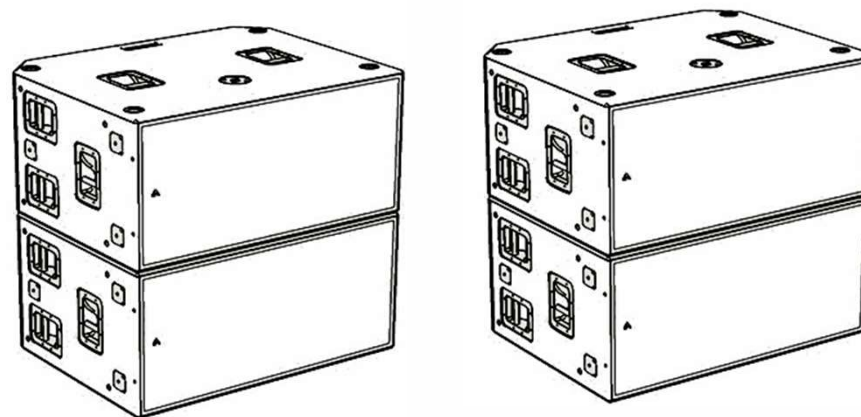

LF Extended - Medium Line Array System

based on **SW218XA - High Power** dual 18" Subwoofer

System Item List

Qty	Model	Description
12	AX800A	Active 2x8" 1.100W Line array Element
4	SW218XAV2	High Power, Dual 18" Floor Subwoofer 4.000W
2	KPTAX800L	Large Flying Bar fot up to 12 x AX800A
1	USB2CAND	USB-CANBUS Converter

Optional suggested cables

Qty	Code	Description
10	AR100LU07	Audio+Remote Link Cable AX800A, mt.0,7
2	AR100LU15	Audio+Remote Link Cable, SW1800 to AX800A mt.15
2	AR100LU025	Audio+Remote Link Cable, for Subwoofer, mt.2,5
2	AR100AVLU40	Audio+Remote Cable, from Mixer to first units mt.40
8	SDC775LU007	Power Suply Link Cable for adjacent AX800A mt.0,7

Optional Accessories

Qty	Model	Description
3	CASEAX800AV2	Flight-Case for 4 x AX800ANE0
4	COVEREDSW218	Padded Cover for SW218XA
12	RAINCOV800	Raincover for AX800A Signal/Power Panel
4	RAINCOV215	Raincover for SW1800A Signal/Power Panel

Performance

Total System Power	: 29.200 Watt continuous
Subwoofer + Top Speaker Power	: 16.000 Watt / 13.200 Watt continuous
Potential Audience	: 4.500 People (aprox)
Throw distance	: 60 mt. (106dB Target direct SPL)

LF - Extended Version

Keeping the same Throw distance, delivers Extra Low frequency performances especially suitable for Heavy Rock / Techno Music / Drum & Bass