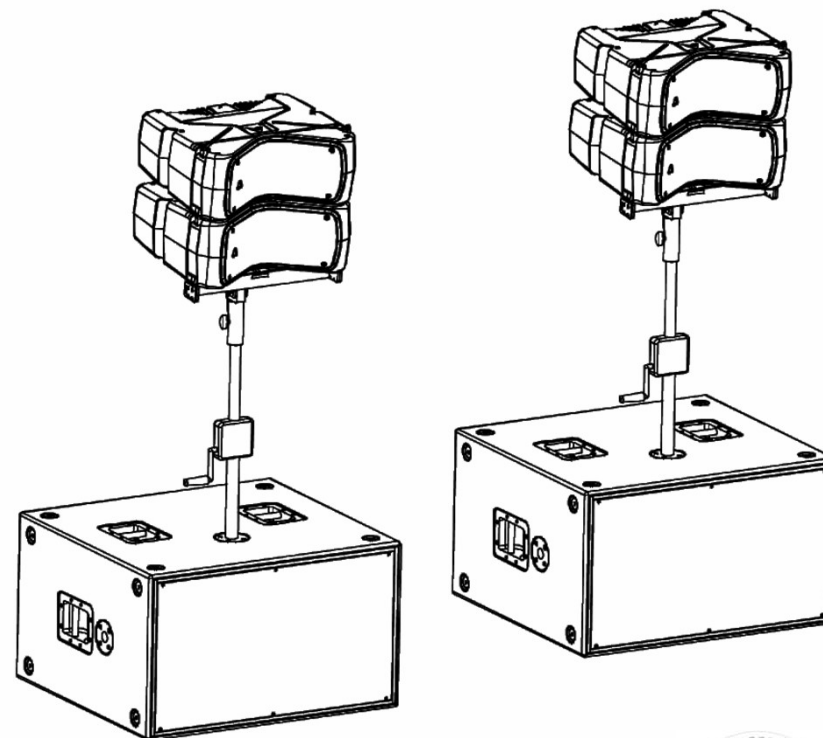

Mini PA System

based on **SW1800A - Lightweight** dual 18" Subwoofer

System Item List

Qty	Model	Description
4	AX800A	Active 2 x 8" 1.100W Line array Element
2	SW1800AV2	Standard Lightweight Dual 18" Floor Subwoofer 2000W
2	KPAX8	35mm Pole adapter for 2 x AX800A
2	DHSS10M20	Adjustable Sub-Speaker spacer with screw

Optional suggested cables

Qty	Code	Description
2	AR100LU07	Audio+Remote Link Cable AX800A mt.0,7
2	AR100LU025	Audio+Remote Link Cable, SW1800A to AX800 mt.2,5
2	AR100AVLU30	Audio+Remote Cable, from Mixer to first units mt.30
2	SDC775LU007	Power Suply Link Cable for adjacent AX800A mt.0,7

Optional Accessories

Qty	Model	Description
1	CASEAX800AV2	Flight-Case for 4 x AX800ANE0
2	COVERSW1800	Padded Cover for SW1800A
4	RAINCOV800	Raincover for AX800A Signal/Power Panel
2	RAINCOV215	Raincover for SW1800A Signal/Power Panel

Performance

Total System Power	: 8.400 Watt continuous
Subwoofer / Top Speaker Power	: 4.000 Watt / 4.400 Watt continuous
Potential Audience	: 1.000 People
Throw distance	: 20 mt. (106dB Target direct SPL)

APPLICATIONS

Mobile DJ Set
Mini PA System even without any Stage
Sub + Sat system for Bands
Installations in small Disco & Live Clubs
Stacked Side Fill Monitor System
Small Out fill System supporting Large scale Main PA