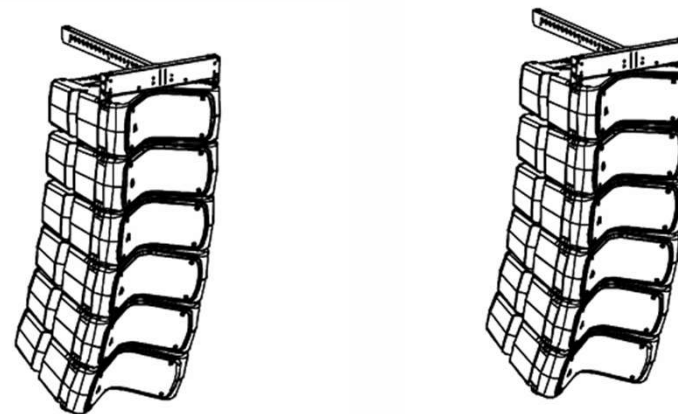

LF Extended - Medium Line Array System

based on **SW218XA - High Power** dual 18" Subwoofer

System Item List

Qty	Model	Description
12	AX800A	Active 2x8" 1.100W Line array Element
4	SW218XAV2	High Power, Dual 18" Floor Subwoofer 4.000W
2	KPTAX800L	Large Flying Bar fot up to 12 x AX800A
1	USB2CAND	USB-CANBUS Converter

Optional suggested cables

Qty	Code	Description
10	AR100LU07	Audio+Remote Link Cable AX800A, mt.0,7
2	AR100LU15	Audio+Remote Link Cable, SW1800 to AX800A mt.15
2	AR100LU025	Audio+Remote Link Cable, for Subwoofer, mt.2,5
2	AR100AVLU40	Audio+Remote Cable, from Mixer to first units mt.40
8	SDC775LU007	Power Suply Link Cable for adjacent AX800A mt.0,7

Optional Accessories

Qty	Model	Description
3	CASEAX800AV2	Flight-Case for 4 x AX800ANE0
4	COVEREDSW218	Padded Cover for SW218XA
12	RAINCOV800	Raincover for AX800A Signal/Power Panel
4	RAINCOV215	Raincover for SW1800A Signal/Power Panel

Performance

Total System Power	: 29.200 Watt continuous
Subwoofer + Top Speaker Power	: 16.000 Watt / 13.200 Watt continuous
Potential Audience	: 4.500 People (aprox)
Throw distance	: 60 mt. (106dB Target direct SPL)

LF - Extended Version

Keeping the same Throw distance, delivers Extra Low frequency performances especially suitable for Heavy Rock / Techno Music / Drum & Bass