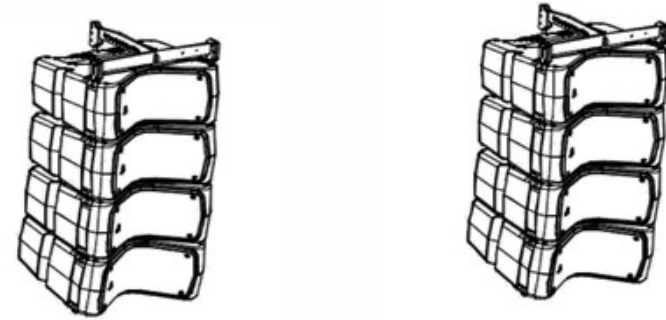

AX800A - Basic Line Array System

based on SW1800A - Lightweight dual 18" Subwoofer

System Item List

Qty	Model	Description
8	AX800A	Active 2x8" 1.100W Line array Element
2	SW1800AV2	Standard Lightweight Dual 18" Floor Subwoofer 2000W
2	KPTAX800	Short Alluminium Flying Bar for up to 4 x AX800A
2	PLG716	Straight Shackle 16mm for all Flying Bars
1	USB2CAND	USB-CANBUS Converter

Optional suggested cables

Qty	Code	Description
6	AR100LU07	Audio+Remote Link Cable AX800A mt.0,7
2	AR100LU15	Audio+Remote Link Cable, SW1800 to AX800A mt.15
2	AR100AVLU30	Audio+Remote Cable, from Mixer to first units mt.30
6	SDC775LU007	Power Suply Link Cable for adjacent AX800A mt.0,7

Optional Accessories

Qty	Model	Description
2	CASEAX800AV2	Flight-Case for 4 x AX800ANE0
2	COVERSW1800	Padded Cover for SW1800A
8	RAINCOV800	Raincover for AX800A Signal/Power Panel
2	RAINCOV215	Raincover for SW1800A Signal/Power Panel

Performance

Total System Power	: 12.800 Watt continuous
Subwoofer / Top Speaker Power	: 4.000 Watt / 8.800 Watt continuous
Potential Audience	: 3.000 People (aprox)
Throw distance	: 40 mt. (106dB Target direct SPL)

APPLICATIONS

Small-scale Outdoor / Indoor Venues
Installed in Disco / Live Clubs & Small Theatres
Flown Side Fill on Big Stages
Delay or Out Fill System supporting Large scale PA
Mid- scale Corporate Events