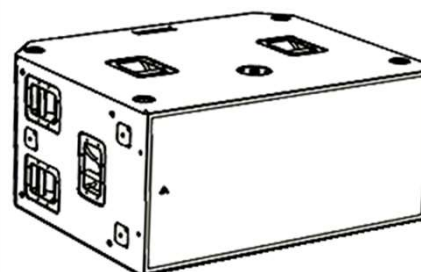

LF Extended - Basic Line Array System

based on SW218XA - High Power dual 18" Subwoofer

System Item List

Qty	Model	Description
8	AX800A	Active 2x8" 1.100W Line array Element
2	SW218XAV2	High Power Dual 18" Floor Subwoofer 4.000W
2	KPTAX800	Short Alluminium Flying Bar 4 x AX800A
2	PLG716	Straight Shackle 16mm for all Flying Bars
1	USB2CAND	USB-CANBUS Converter

Optional suggested cables

Qty	Code	Description
6	AR100LU07	Audio+Remote Link Cable AX800A mt.0,7
2	AR100LU15	Audio+Remote Link Cable, SW1800 to AX800A mt.15
2	AR100AVLU30	Audio+Remote Cable, from Mixer to first units mt.30
6	SDC775LU007	Power Suply Link Cable for adjacent AX800A mt.0,7

Optional Accessories

Qty	Model	Description
2	CASEAX800AV2	Flight-Case for 4 x AX800ANE0
2	COVEREDSW218	Padded Cover for SW218XA
8	RAINCOV800	Raincover for AX800A Signal/Power Panel
2	RAINCOV215	Raincover for SW1800A Signal/Power Panel

Performance

Total System Power	: 16.800 Watt continuous
Subwoofer + Top Speaker Power	: 8.000 Watt / 8.800 Watt continuous
Potential Audience	: 3.000 People (aprox)
Throw distance	: 40 mt. (106dB Target direct SPL)

LF - Extended Version

Keeping the same Throw distance, delivers Extra Low frequency performances especially suitable for Heavy Rock / Techno Music / Drum & Bass