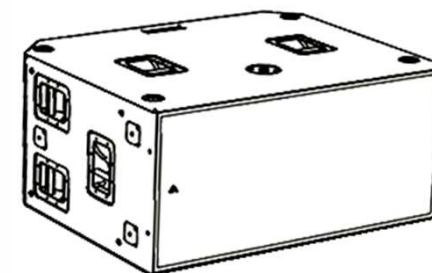

LF Extended - Basic Line Array System

based on SW218XA - High Power dual 18" Subwoofer

System Item List

Qty	Model	Description
8	AX800A	Active 2x8" 1.100W Line array Element
2	SW218XAV2	High Power Dual 18" Floor Subwoofer 4.000W
2	KPTAX800	Short Alluminium Flying Bar 4 x AX800A
2	PLG716	Straight Shackle 16mm for all Flying Bars
1	USB2CAND	USB-CANBUS Converter

Optional suggested cables

Qty	Code	Description
6	AR100LU07	Audio+Remote Link Cable AX800A mt.0,7
2	AR100LU15	Audio+Remote Link Cable, SW1800 to AX800A mt.15
2	AR100AVLU30	Audio+Remote Cable, from Mixer to first units mt.30
6	SDC775LU007	Power Suply Link Cable for adjacent AX800A mt.0,7

Optional Accessories

Qty	Model	Description
2	CASEAX800AV2	Flight-Case for 4 x AX800ANE0
2	COVEREDSW218	Padded Cover for SW218XA
8	RAINCOV800	Raincover for AX800A Signal/Power Panel
2	RAINCOV215	Raincover for SW1800A Signal/Power Panel

Performance

Total System Power	: 16.800 Watt continuous
Subwoofer + Top Speaker Power	: 8.000 Watt / 8.800 Watt continuous
Potential Audience	: 3.000 People (aprox)
Throw distance	: 40 mt. (106dB Target direct SPL)

LF - Extended Version

Keeping the same Throw distance, delivers Extra Low frequency performances especially suitable for Heavy Rock / Techno Music / Drum & Bass