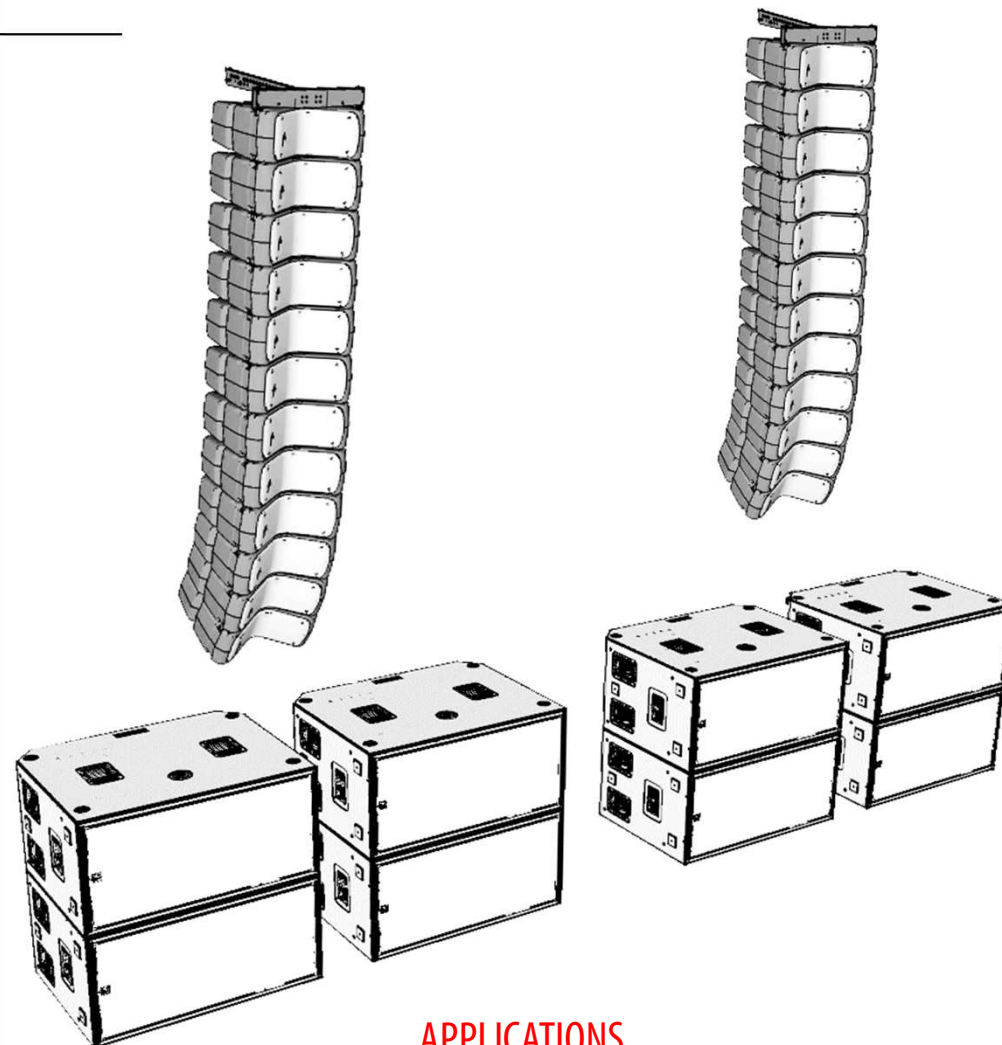

LF Extended – XL Line Array System

based on SW218XA - High Power dual 18" Subwoofer

System Item List

Qty	Model	Description
24	AX800A	Active 2x8" 1.100W Line array Element
8	SW218XAV2	High Power, Dual 18" Floor Subwoofer 4.000W
2	KPTAX800L	Large Flying Bar for up to 12 x AX800A
1	USB2CAND	USB-CANBUS Converter

Optional suggested cables

Qty	Code	Description
22	AR100LU07	Audio+Remote Link Cable AX800A, mt.0,7
2	AR100LU20	Audio+Remote Link Cable, SW1800 to AX800A mt.20
6	AR100LU025	Audio+Remote Link Cable, for Subwoofer, mt.2,5
2	AR100AVLU40	Audio+Remote Cable, from Mixer to first units mt.40
16	SDC775LU007	Power Supply Link Cable for adjacent AX800A mt.0,7

Optional Accessories

Qty	Model	Description
6	CASEAX800AV2	Flight-Case for 4 x AX800ANE0
8	COVEREDSW218	Padded Cover for SW218XA
24	RAINCOV800	Raincover for AX800A Signal/Power Panel
8	RAINCOV215	Raincover for SW1800A Signal/Power Panel

Performance

Total System Power	: 58.400 Watt continuous
Subwoofer + Top Speaker Power	: 32.000 Watt / 26.400 Watt continuous
Potential Audience	: 12.000 People (aprox)
Throw distance	: 105 mt. (106dB Target direct SPL)

APPLICATIONS

Outdoor / Indoor Extra Large Venues
Live Sound Reinforcement
Installed in Extra large Live Clubs & Theatres
Extra Large Corporate Events