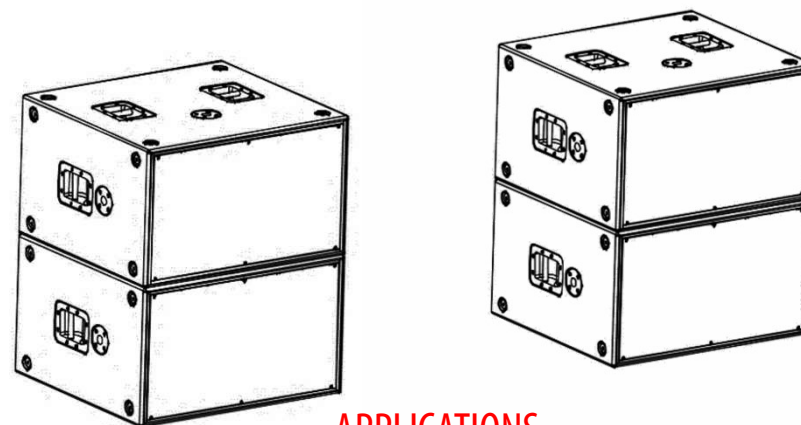

Medium Line Array System

based on **SW1800A** - **Lightweight** dual 18" Subwoofer

System Item List

Qty	Model	Description
12	AX800A	Active 2x8" 1.100W Line array Element
4	SW1800AV2	Standard Lightweight Dual 18" Floor Subwoofer 2000W
2	KPTAX800L	Large Flying Bar fot up to 12 x AX800A
1	USB2CAND	USB-CANBUS Converter

Optional suggested cables

Qty	Code	Description
10	AR100LU07	Audio+Remote Link Cable AX800A, mt.0,7
2	AR100LU15	Audio+Remote Link Cable, SW1800 to AX800A mt.15
2	AR100LU025	Audio+Remote Link Cable, for Subwoofer, mt.2,5
2	AR100AVLU40	Audio+Remote Cable, from Mixer to first units mt.40
8	SDC775LU007	Power Suply Link Cable for adjacent AX800A mt.0,7

Optional Accessories

Qty	Model	Description
3	CASEAX800AV2	Flight-Case for 4 x AX800ANE0
4	COVERSW1800	Padded Cover for SW1800A
12	RAINCOV800	Raincover for AX800A Signal/Power Panel
4	RAINCOV215	Raincover for SW1800A Signal/Power Panel

Performance

Total System Power	: 21.200 Watt continuous
Subwoofer + Top Speaker Power	: 8.000 Watt / 13.200 Watt continuous
Potential Audience	: 4.500 People (aprox)
Throw distance	: 60 mt. (106dB Target direct SPL)

APPLICATIONS

For Outdoor / Indoor Mid-scale Venues
Installed in Disco / Live Clubs & Theatres
Out fill System or Delay Lines supporting Large-scale Systems
Corporate Events