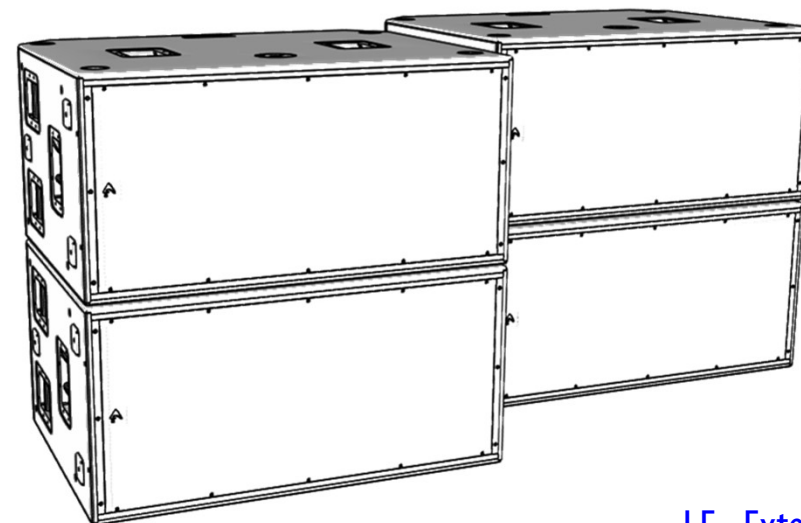

Medium Line Array System *LF - Extended*

based on SW218XAV2 High Power dual 18" Subwoofer

System Item List

Qty	Model	Description
12	AX800ANE0	Active 2 x 8" 1.200W Line array Element
4	SW1800AV2	Dual 18" Floor Subwoofer 1.400W + 1.400W
2	KPTAX800L	Large Flying Bar fot up to 12 x AX800ANE0
1	USB2CANDV2	USB-CANBUS Converter for System Remote control

Link cables

Qty	Code	Description
10	AR100LU07	Audio+Remote Link Cable for Top Speakers - mt.0,7
2	AR100LU15	Audio+Remote Link Cable for Subwoofer - mt.15
2	AR100LU05	Audio+Remote Link Cable for Subwoofers - mt.5
8	SDC775LU007	Power Suply Link Cable for Top Speakers - mt.0,7

General Accessories

Qty	Model	Description
3	CASEAX800AV2	Flight-Case for 4 x AX800ANE0
2	COVERSW1800	Padded Cover for SW1800A
12	RAINCOV800	Raincover for AX800A Signal/Power Panel
4	RAINCOV215	Raincover for SW1800A Signal/Power Panel

LF - Extended
Extra Low frequency performances