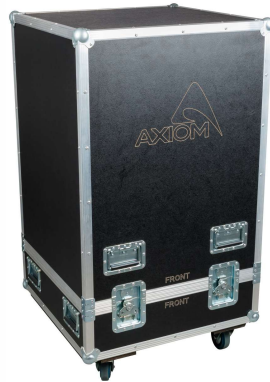

Ultra-Compact, Lightweight Aluminum Flying-bar, for max 4 x AX800A

KPTAX800L

Large Flying-bar, for up to 12 x AX800ANEO, M10 inserts for ground stacked use in upside down position (feet are not included)

KPAX8

Pole Holder adapter for safety mounting on DHSS10M20 for max 2 x AX800A

DHSS10M20

Subwoofer Top-Speaker Spacer with lifting mechanism and M20 screw-mount bottom terminal

Accessories for AX800A NEO

Optionals

AXCASEAX800AV2

Fly case with wheels for 4 x AX800A NEO

RAINCOV800

Signal / Power Supply panel Rain protection for AX800A made of Water resistant fabric

PLG716

Straight Shackle 16mm for all Flying Bars

AXFEETKIT