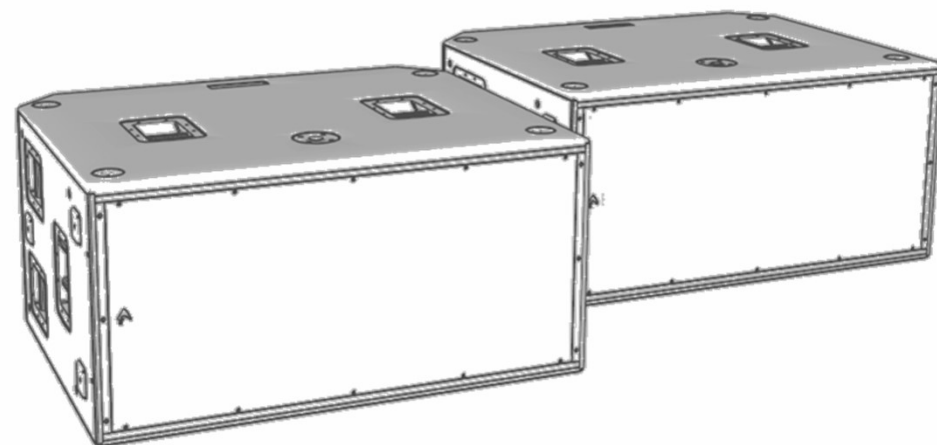

Small Line Array System *LF - Extended*

based on SW218XAV2 High Power dual 18" Subwoofer

System Item List

Qty	Model	Description
8	AX800ANE0	Active 2 x 8" 1.200W Line array Element
2	SW218XAV2	Dual 18" Floor Subwoofer 2.000W + 2.000W
2	KPTAX800	Short Aluminum Flying Bar for up to 4 x AX800A
1	USB2CANDV2	USB-CANBUS Converter for System Remote control

Link cables

Qty	Code	Description
6	AR100LU07	Audio+Remote Link Cable for Top Speakers - mt.0,7
2	AR100LU15	Audio+Remote Link Cable from Sub to Top - mt.15
6	SDC775LU007	Power Suply Link Cable for Top Speakers - mt.0,7
2	AR100AVLU30	Audio+Remote Cable, from FOH - mt.30

General Accessories

Qty	Model	Description
2	CASEAX800AV2	Flight-Case for 4 x AX800ANE0
2	COVERSW1800	Padded Cover for SW1800AV2
8	RAINCOV800	Raincover for AX800ANE0 Signal/Power Panel
2	RAINCOV215	Raincover for SW1800AV2 Signal/Power Panel

LF - Extended

Extra Low frequency performances