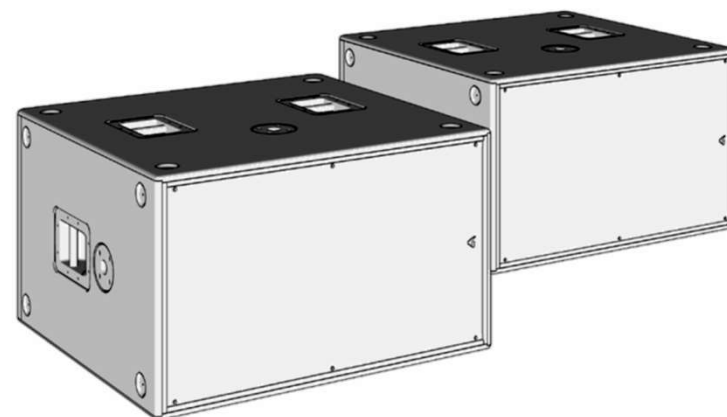

Small Line Array System

based on **SW1800AV2** dual 18" Subwoofer

System Item List

Qty	Model	Description
8	AX800ANEO	Active 2 x 8" 1.200W Line array Element
2	SW1800AV2	Dual 18" Floor Subwoofer 1.400W + 1.400W
2	KPTAX800	Short Aluminum Flying Bar for up to 4 x AX800A
1	USB2CANDV2	USB-CANBUS Converter for System Remote control

Link cables

Qty	Code	Description
6	AR100LU07	Audio+Remote Link Cable for Top Speakers - mt.0,7
2	AR100LU15	Audio+Remote Link Cable from Sub to Top - mt.15
6	SDC775LU007	Power Suply Link Cable for Top Speakers - mt.0,7
2	AR100AVLU30	Audio+Remote Cable, from FOH - mt.30

General Accessories

Qty	Model	Description
2	CASEAX800AV2	Flight-Case for 4 x AX800ANEO
2	COVERSW1800	Padded Cover for SW1800AV2
8	RAINCOV800	Raincover for AX800ANEO Signal/Power Panel
2	RAINCOV215	Raincover for SW1800AV2 Signal/Power Panel