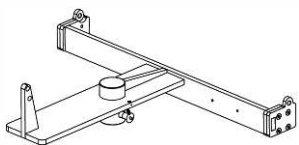

Ultra-Compact, Lightweight Aluminum Flying-bar, for max 4 x AX800A

KPTAX800L

Large Flying-bar, for up to 12 x AX800ANEO, M10 inserts for ground stacked use in upside down position (feet are not included)

KPAX8

Pole Holder adapter for safety mounting on DHSS10M20 for max 2 x AX800A

DHSS10M20

Subwoofer Top-Speaker Spacer with lifting mechanism and M20 screw-mount bottom terminal

Accessories for AX800A NEO

Optionals