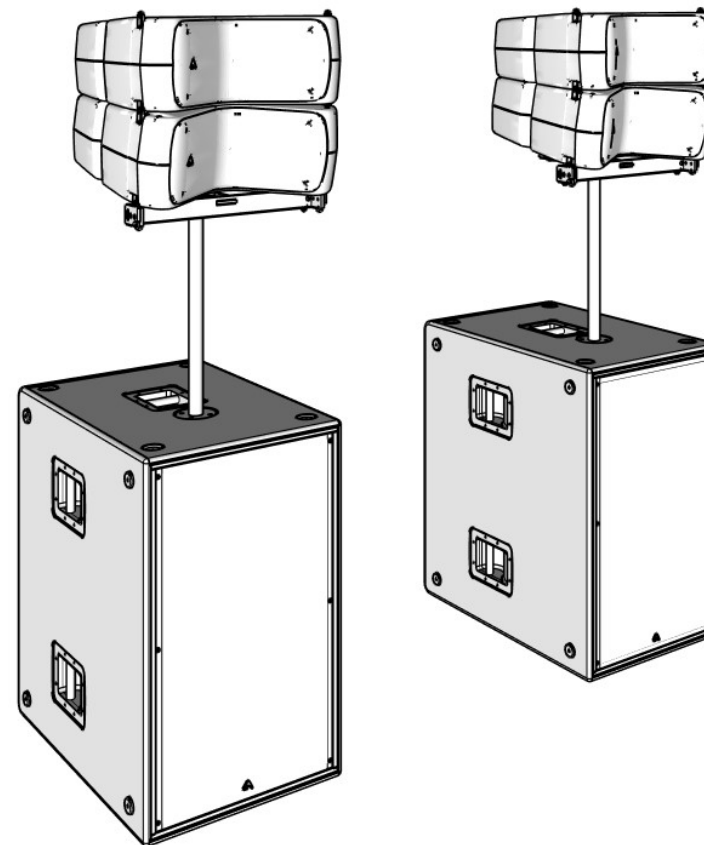

Stacked Line Array System

based on **SW1800AV2** dual 18" Subwoofer

System Item List

Qty	Model	Description
4	AX800ANE0	Active 2 x 8" 1.200W Line array Element
2	SW1800AV2	Dual 18" Floor Subwoofer 1.400W + 1.400W
2	KPTAX8	Pole Adapter for 2 x AX800A
2	DHSS10M20	35mm Subwoofer-Top speaker spacer with wincher
1	USB2CANDV2	USB-CANBUS Converter for System Remote control

Link cables

Qty	Code	Description
2	AR100LU07	Audio+Remote Link Cable for Top Speakers - mt.0,7
2	AR100LU025	Audio+Remote Link Cable for Subwoofer - mt.2,5
2	AR100AVLU30	Audio+Remote Cable, from FOH Mixer - mt.30
2	SDC775LU007	Power Suply Link Cable for Top Speakers - mt.0,7
2	AR100AVLU30	Audio+Remote Cable, from FOH - mt.30

General Accessories

Qty	Model	Description
1	CASEAX800AV2	Flight-Case for 4 x AX800ANE0
2	COVERSW1800	Padded Cover for SW1800AV2
4	RAINCOV800	Raincover for AX800ANE0 Signal/Power Panel
2	RAINCOV215	Raincover for SW1800AV2 Signal/Power Panel