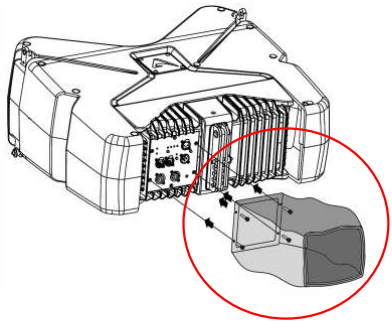

KPAX8

Pole Holder adapter for safety mounting on DHSS10M20 for max 2 x AX800A

DHSS10M20

Subwoofer Top-Speaker Spacer with lifting mechanism and M20 screw-mount bottom terminal

Accessories for AX800A NEO

Optionals

AXCASEAX800AV2

Fly case with wheels for 4 x AX800A NEO

RAINCOV800

Signal / Power Supply panel Rain protection for AX800A made of Water resistant fabric

PLG716

Straight Shackle 16mm for all Flying Bars

AXFEETKIT