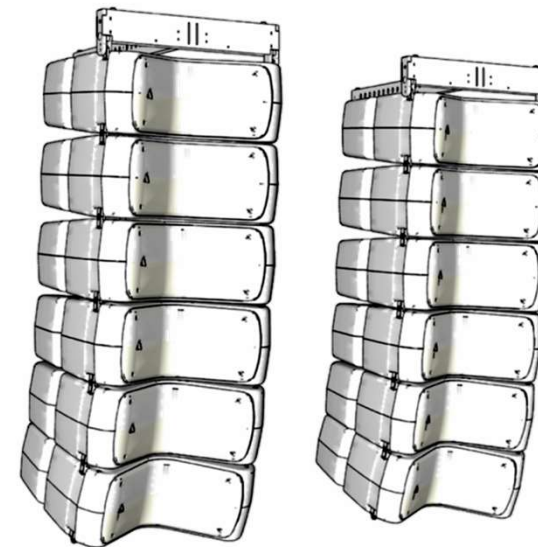

Medium Line Array System *LF - Extended*

based on SW218XAV2 High Power dual 18" Subwoofer

System Item List

Qty	Model	Description
12	AX800ANE0	Active 2 x 8" 1.200W Line array Element
4	SW1800AV2	Dual 18" Floor Subwoofer 1.400W + 1.400W
2	KPTAX800L	Large Flying Bar fot up to 12 x AX800ANE0
1	USB2CANDV2	USB-CANBUS Converter for System Remote control

Link cables

Qty	Code	Description
10	AR100LU07	Audio+Remote Link Cable for Top Speakers - mt.0,7
2	AR100LU15	Audio+Remote Link Cable for Subwoofer - mt.15
2	AR100LU05	Audio+Remote Link Cable for Subwoofers - mt.5
8	SDC775LU007	Power Suply Link Cable for Top Speakers - mt.0,7

General Accessories

Qty	Model	Description
3	CASEAX800AV2	Flight-Case for 4 x AX800ANE0
2	COVERSW1800	Padded Cover for SW1800A
12	RAINCOV800	Raincover for AX800A Signal/Power Panel
4	RAINCOV215	Raincover for SW1800A Signal/Power Panel

LF - Extended
Extra Low frequency performances