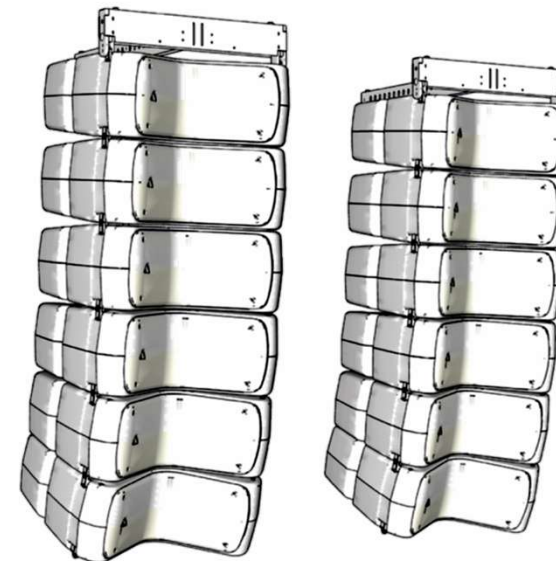

Medium Line Array System

based on **SW1800AV2** - dual 18" Subwoofer

System Item List

Qty	Model	Description
12	AX800ANE0	Active 2 x 8" 1.200W Line array Element
4	SW1800AV2	Dual 18" Floor Subwoofer 1.400W + 1.400W
2	KPTAX800L	Large Flying Bar fot up to 12 x AX800ANE0
1	USB2CANDV2	USB-CANBUS Converter for System Remote control

Link cables

Qty	Code	Description
10	AR100LU07	Audio+Remote Link Cable for Top Speakers - mt.0,7
2	AR100LU15	Audio+Remote Link Cable for Subwoofer - mt.15
2	AR100LU05	Audio+Remote Link Cable for Subwoofers - mt.5
8	SDC775LU007	Power Suply Link Cable for Top Speakers - mt.0,7

General Accessories

Qty	Model	Description
3	CASEAX800AV2	Flight-Case for 4 x AX800ANE0
2	COVERSW1800	Padded Cover for SW1800A
12	RAINCOV800	Raincover for AX800A Signal/Power Panel
4	RAINCOV215	Raincover for SW1800A Signal/Power Panel