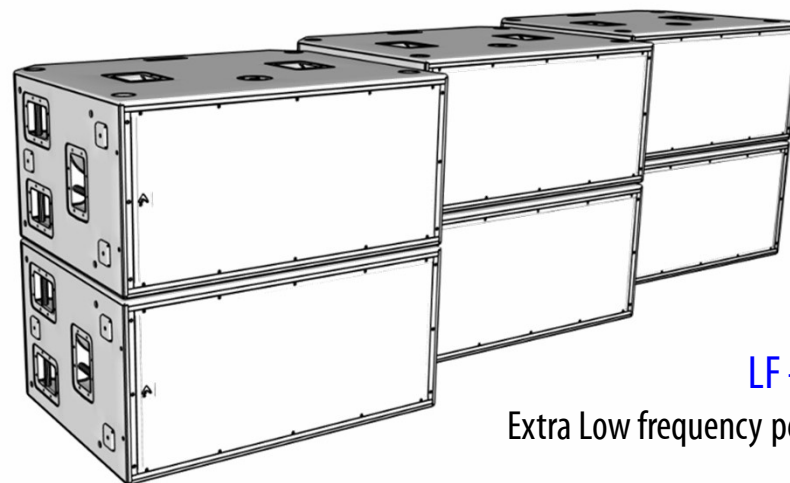

Large Line Array System *LF - Extended*

based on SW218XAV2 High Power dual 18" Subwoofer

System Item List

Qty	Model	Description
20	AX800ANE0	Active 2 x 8" 1.200W Line array Element
6	SW218XA	High Power, Dual 18" Floor Subwoofer 4.000W
2	KPTAX800L	Large Flying Bar fot up to 12 x AX800A
1	USB2CAND	USB-CANBUS Converter

Link cables

Qty	Code	Description
18	AR100LU07	Audio+Remote Link Cable AX800A, mt.0,7
2	AR100LU20	Audio+Remote Link Cable for Subwoofer - mt.20
5	AR100LU05	Audio+Remote Link Cable for Subwoofers - mt.5
14	SDC775LU007	Power Suply Link Cable for adjacent AX800A mt.0,7

General Accessories

Qty	Model	Description
10	CASEAX800AV2	Flight-Case for 4 x AX800ANE0
6	COVEREDSW218	Padded Cover for SW218XA
20	RAINCOV800	Raincover for AX800A Signal/Power Panel
6	RAINCOV215	Raincover for SW1800A Signal/Power Panel

LF - Extended
Extra Low frequency performances