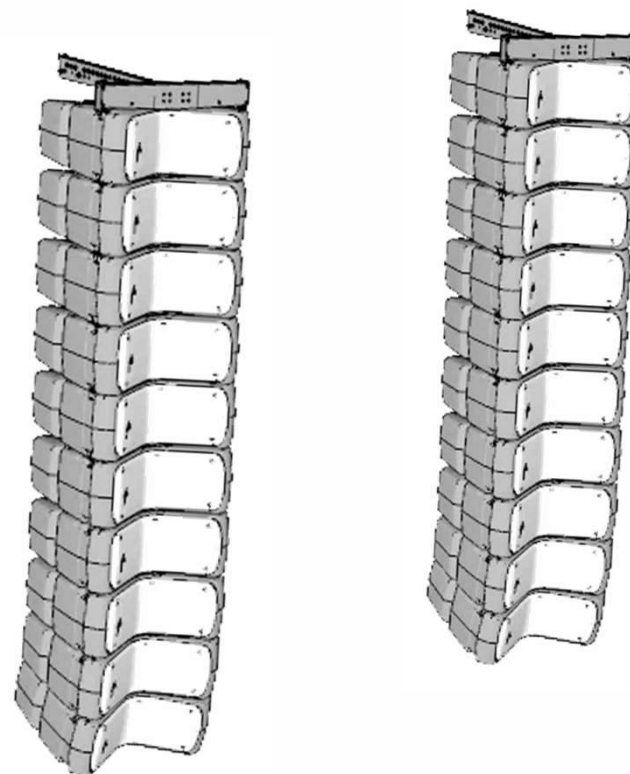

Large Line Array System *LF - Extended*

based on SW218XAV2 High Power dual 18" Subwoofer

System Item List

Qty	Model	Description
20	AX800ANE0	Active 2 x 8" 1.200W Line array Element
6	SW218XA	High Power, Dual 18" Floor Subwoofer 4.000W
2	KPTAX800L	Large Flying Bar fot up to 12 x AX800A
1	USB2CAND	USB-CANBUS Converter

Link cables

Qty	Code	Description
18	AR100LU07	Audio+Remote Link Cable AX800A, mt.0,7
2	AR100LU20	Audio+Remote Link Cable for Subwoofer - mt.20
5	AR100LU05	Audio+Remote Link Cable for Subwoofers - mt.5
14	SDC775LU007	Power Suply Link Cable for adjacent AX800A mt.0,7

General Accessories

Qty	Model	Description
10	CASEAX800AV2	Flight-Case for 4 x AX800ANE0
6	COVEREDSW218	Padded Cover for SW218XA
20	RAINCOV800	Raincover for AX800A Signal/Power Panel
6	RAINCOV215	Raincover for SW1800A Signal/Power Panel

LF - Extended
Extra Low frequency performances